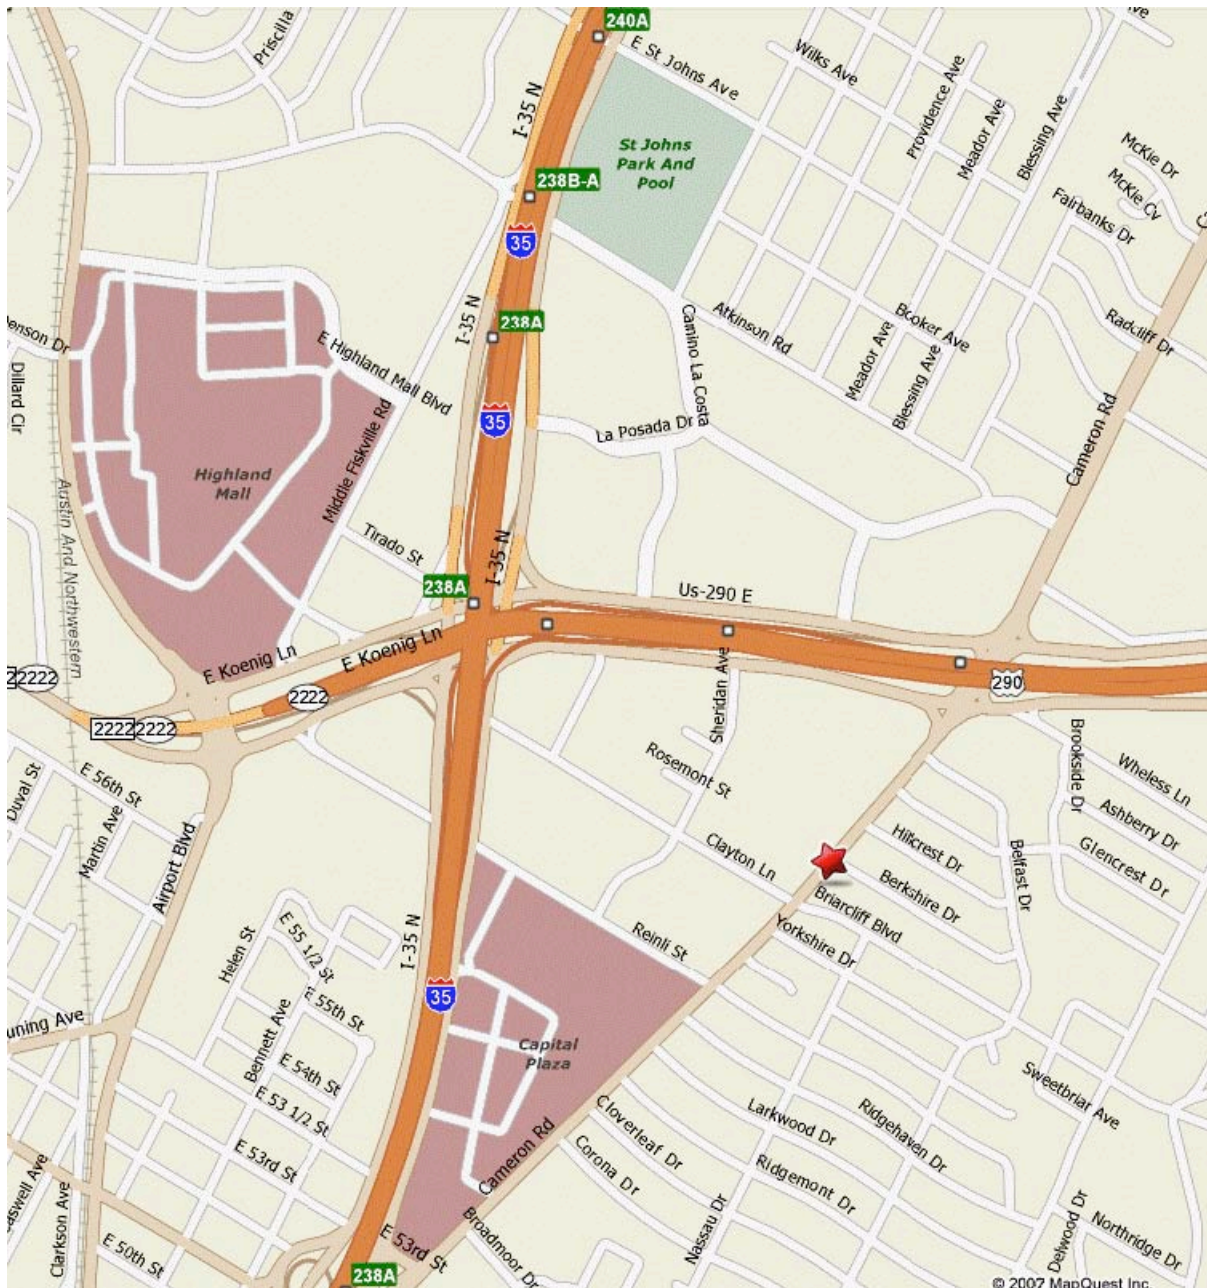

Cameron Road Church of Christ
6014 Cameron Road
Austin, Texas 78723
512.452.0639

Traveling North on IH 35, exit 238A (FM 2222) -- Do not take the flyover! Continue on the service road to the light at Hwy 290 E and turn right. Proceed for several blocks and turn right at the first light, which is Cameron Road. The church is down one block on the right.

Traveling South on IH 35, exit 238A (FM 2222). Continue on the service road to the second light at Hwy 290 E and turn left. Proceed for several blocks and turn right at the first light, which is Cameron Road. The church is down one block on the right.